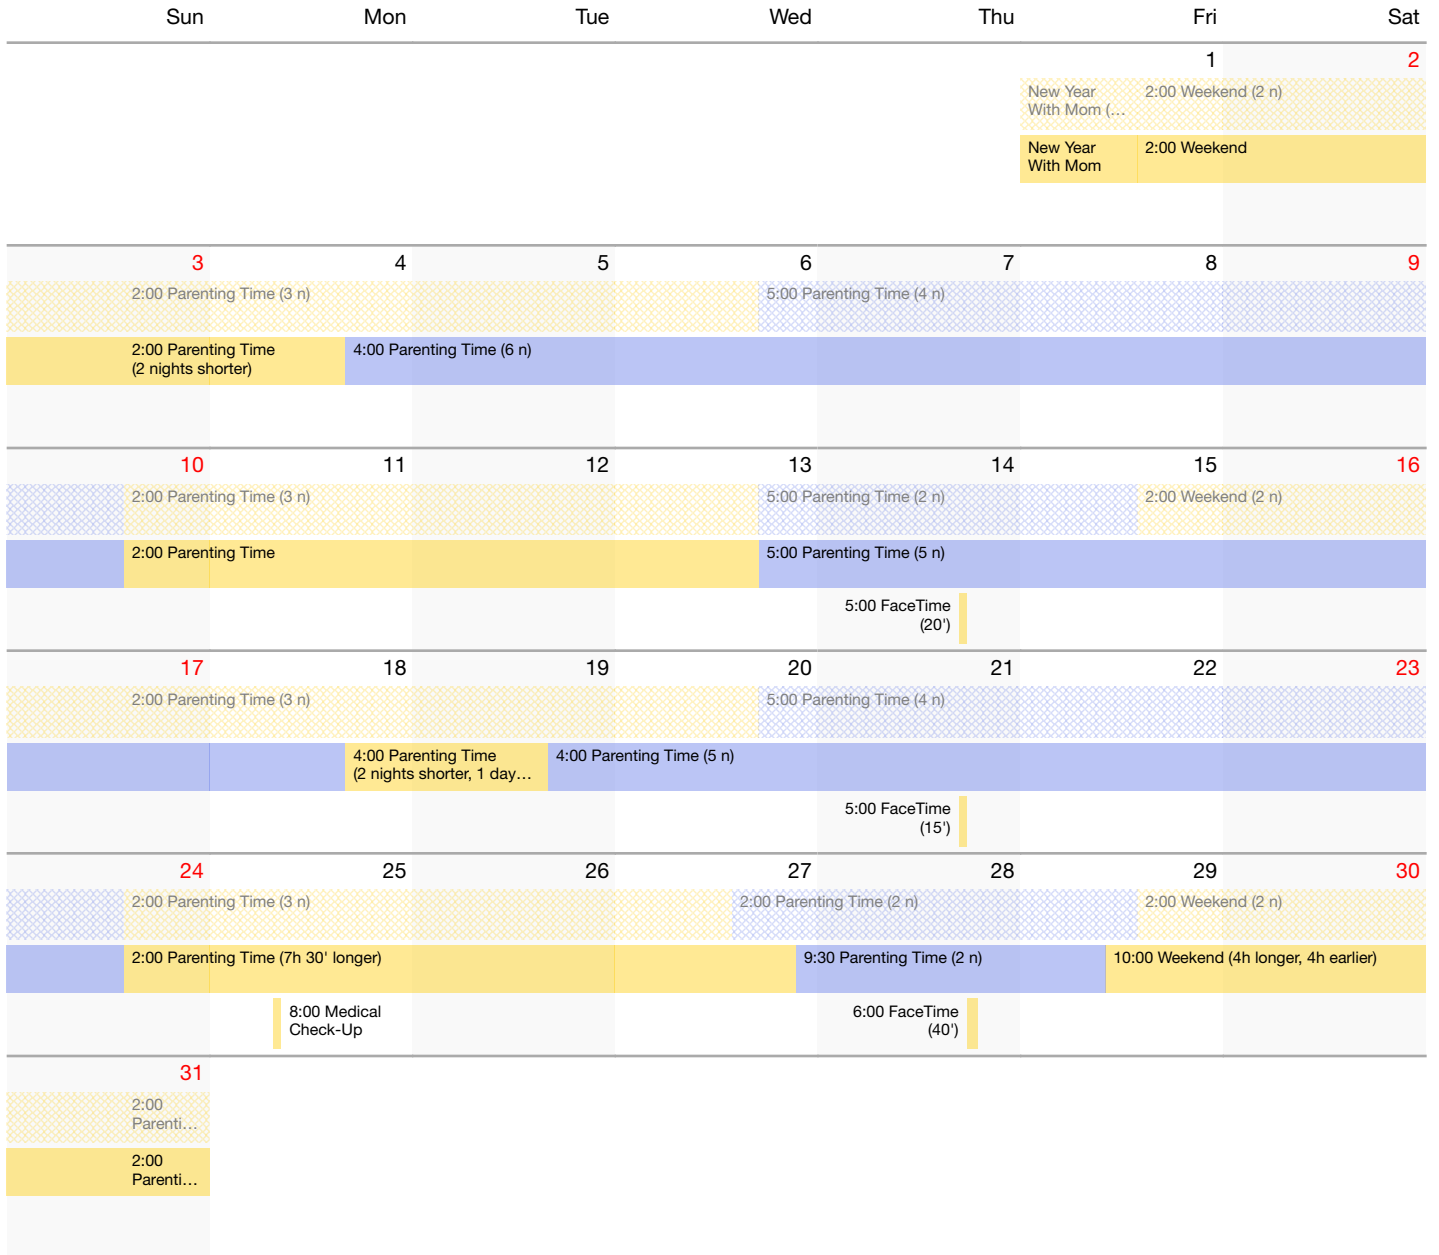

Custody Calendar

January 1, 2021 - January 31, 2021

John Lucey, Mary Lucey: Emma Lucey

As of June 30, 2023

Color	Caregiver	Child	Status	Hours	hr %	Nights	n %	Calls
Light Blue	John Lucey	Emma Lucey	Schedule	279h 0'	37.50%	12 n	38.7%	0h 0'
Dark Blue	John Lucey	Emma Lucey	Actual	415h 30'	55.85%	18 n	58.1%	0h 0'
Light Yellow	Mary Lucey	Emma Lucey	Schedule	465h 0'	62.50%	19 n	61.3%	0h 0'
Dark Yellow	Mary Lucey	Emma Lucey	Actual	328h 30'	44.15%	13 n	41.9%	1h 15'

Custody Summary

January 1, 2021 - January 31, 2021

Mary Lucey: Emma Lucey

As of June 30, 2023

Actual vs. Schedule

Measure	Schedule	Actual	Deviation
Parenting Time			
Duration	465h 0'	328h 30'	-136h 30'
Time Percentage	62.50%	44.15%	-18.35%
Nights	19 n	13 n	-6 n
Nights Percentage	61.3%	41.9%	-19.4%
Calls			
Duration	0h 0'	1h 15'	+1h 15'
Expenses			
Amount	40.00	394.00	+354.00