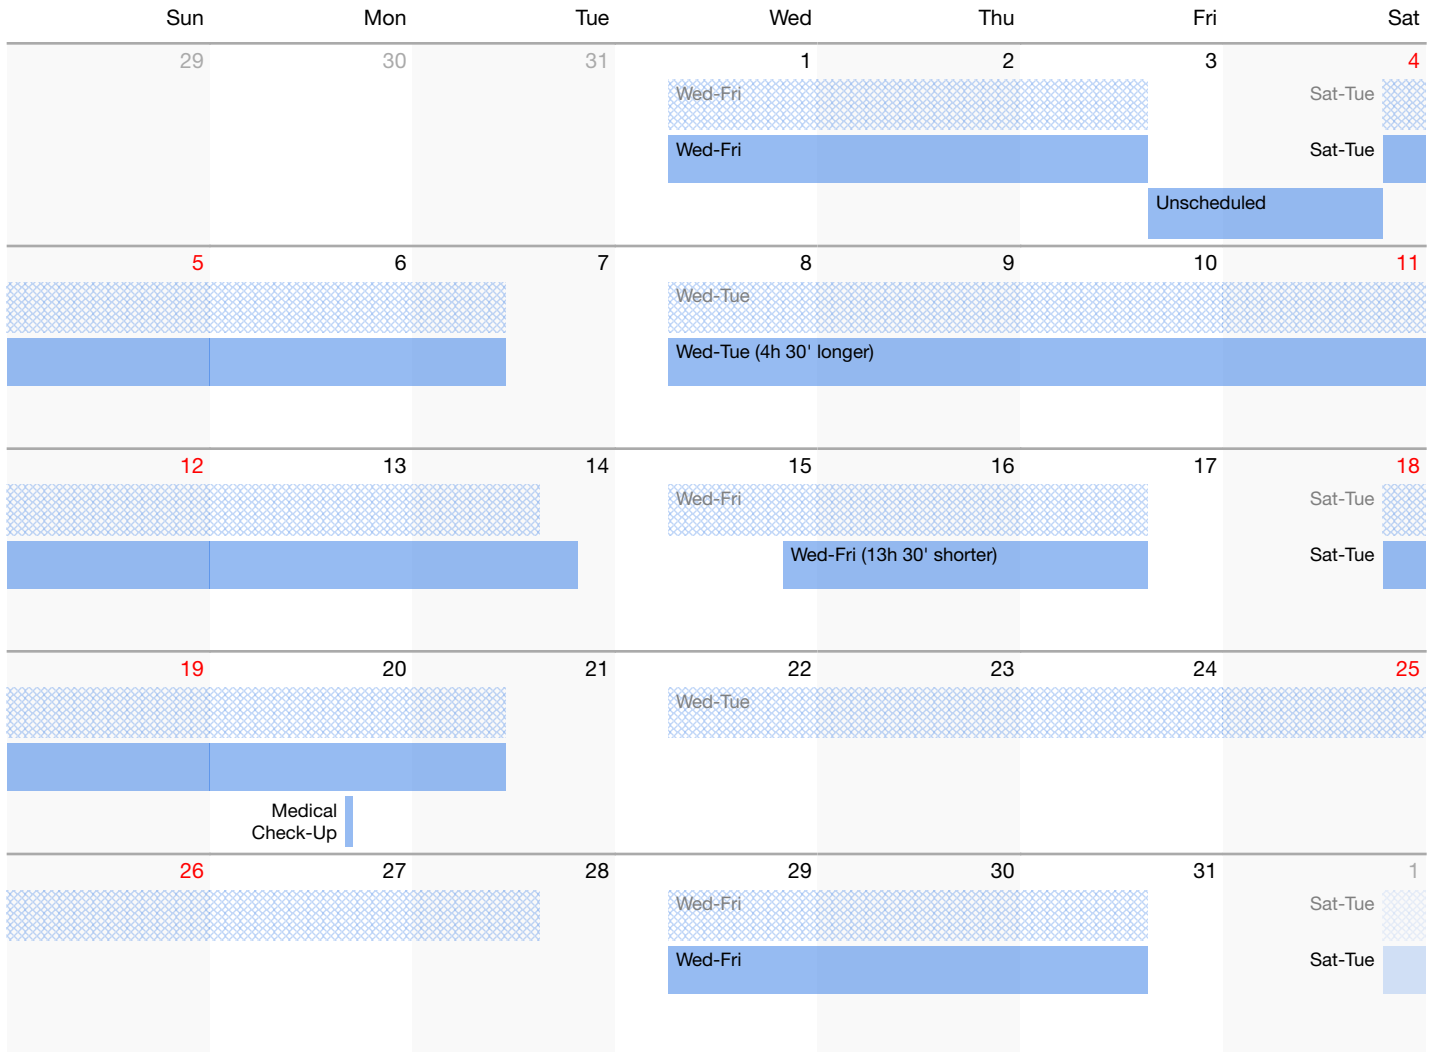

# Custody Calendar

August 1, 2018 - August 31, 2018

Mary Lucey: Emma Lucey

As of December 24, 2018

Color	Caregiver	Child	Status	Hours	Nights	Percentage
■	Mary Lucey	Emma Lucey	Schedule	518h 30'	22 n	69.69%
■	Mary Lucey	Emma Lucey	Actual	503h 15'	21 n	67.64%

# Custody Calendar

August 1, 2018 - August 31, 2018

Mary Lucey: Lily Lucey

As of December 24, 2018

Color	Caregiver	Child	Status	Hours	Nights	Percentage
■	Mary Lucey	Lily Lucey	Schedule	603h 45'	24 n	81.15%
■	Mary Lucey	Lily Lucey	Actual	470h	19 n	63.17%