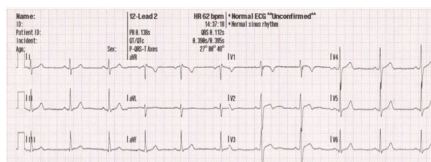

Flu Medications · 23.50
Mary Lucey: Lily Lucey
Wednesday, Aug 8, 2018 at 12:00 PM

Disagreement

Lily was sick when I picked her up from John.

Shoes · 25.00
Mary Lucey: Emma Lucey
Thursday, Aug 9, 2018 at 3:00 PM

Video Call
Mary Lucey: Emma Lucey
Wednesday, Aug 15, 2018 at 7:00 PM

Wed-Fri · 43h 15' (2 nights)
Mary Lucey: Lily Lucey
From Wednesday, Aug 15, 2018 at 7:45 PM to Friday, Aug 17, 2018 at 3:00 PM.
13h 30' shorter than scheduled

Shoes · 45.00
Mary Lucey: Lily Lucey
Thursday, Aug 16, 2018 at 12:00 PM

Weekend · 97h (4 nights)
Mary Lucey: Emma Lucey
From Thursday, Aug 16, 2018 at 8:00 PM to Monday, Aug 20, 2018 at 9:00 PM.
Disagreement 9h longer than scheduled
John was late to pick up Emma. He did not let me know in advance.

Violin Lessons · 15.00
Mary Lucey: Emma Lucey
Friday, Aug 17, 2018 at 4:00 PM

Sat-Tue · 64h (3 nights)
Mary Lucey: Lily Lucey
From Saturday, Aug 18, 2018 at 7:00 PM to Tuesday, Aug 21, 2018 at 11:00 AM.

Spanish Lessons · 10.00
Mary Lucey: Lily Lucey
Monday, Aug 20, 2018 at 12:00 PM

Medical Check-Up
Mary Lucey: Lily Lucey
Monday, Aug 20, 2018 at 4:00 PM

Dental Treatment · 60.00
Mary Lucey: Emma Lucey
Tuesday, Aug 21, 2018 at 6:00 PM

Video Call
Mary Lucey: Emma Lucey
Tuesday, Aug 21, 2018 at 7:00 PM