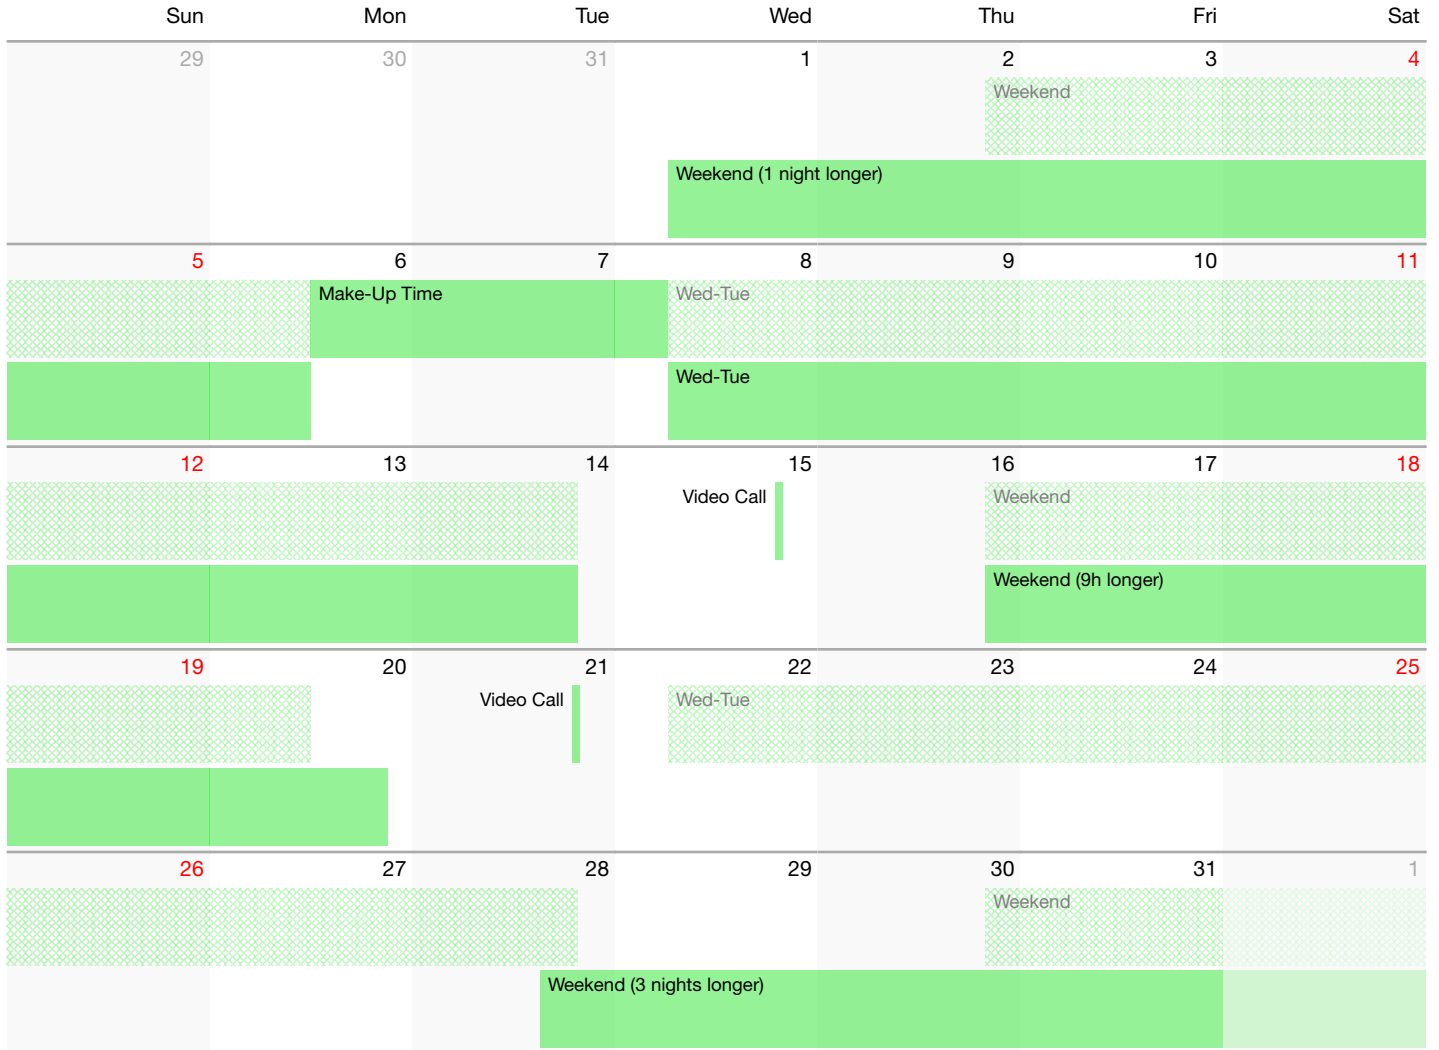

# Custody Calendar

August 1, 2018 - August 31, 2018

Mary Lucey: Emma Lucey

As of December 24, 2018

Color	Caregiver	Child	Status	Hours	Nights	Percentage
■	Mary Lucey	Emma Lucey	Schedule	518h 30'	22 n	69.69%
■	Mary Lucey	Emma Lucey	Actual	503h 15'	21 n	67.64%

# Custody Calendar

August 1, 2018 - August 31, 2018

Mary Lucey: Lily Lucey

As of December 24, 2018

Color	Caregiver	Child	Status	Hours	Nights	Percentage
■	Mary Lucey	Lily Lucey	Schedule	603h 45'	24 n	81.15%
■	Mary Lucey	Lily Lucey	Actual	470h	19 n	63.17%